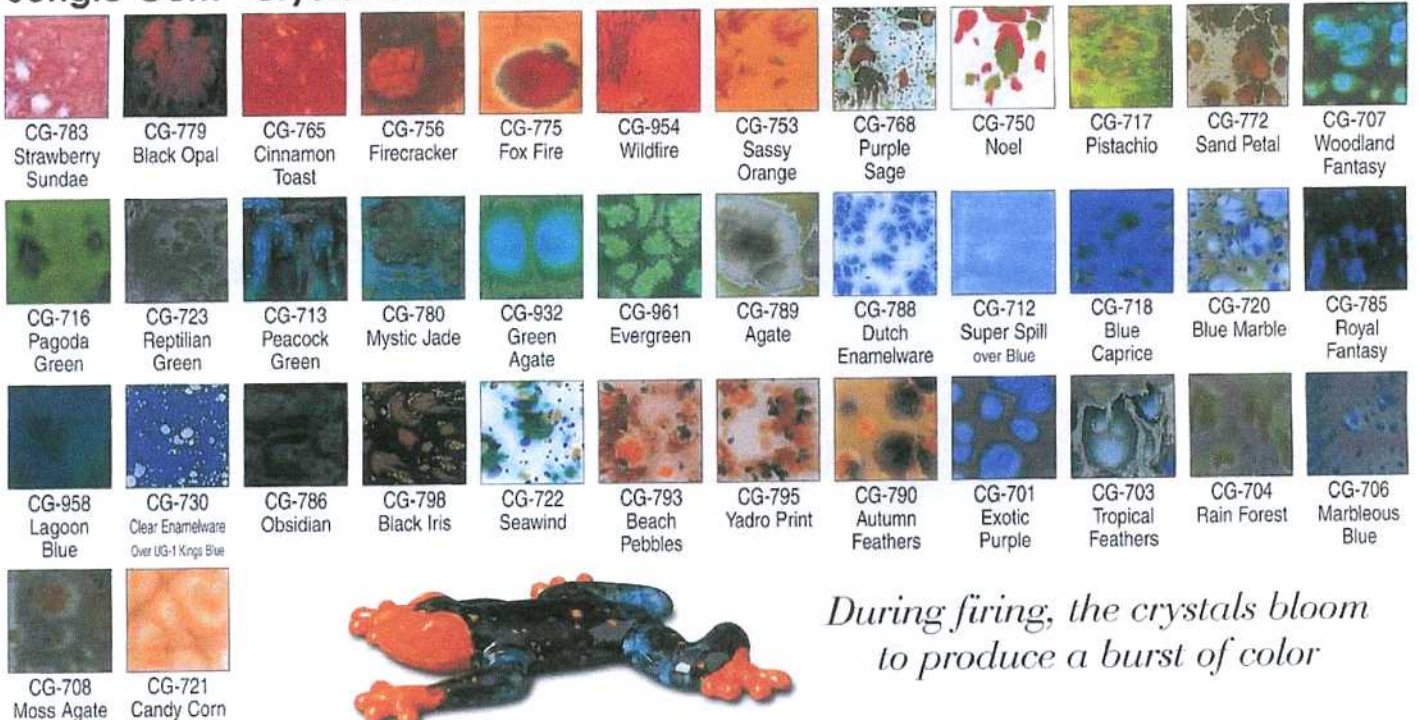

## Crystalites

Fire to shelf cone 06. Can be high fired up to shelf cone 6 and higher. Non-Toxic.

## Jungle Gem™ Crystal Glazes

Fire to shelf cone 06. If more flow is desired, fire to shelf cone 05. Can be high fired up to shelf cone 6. Health Caution.

*During firing, the crystals bloom to produce a burst of color*